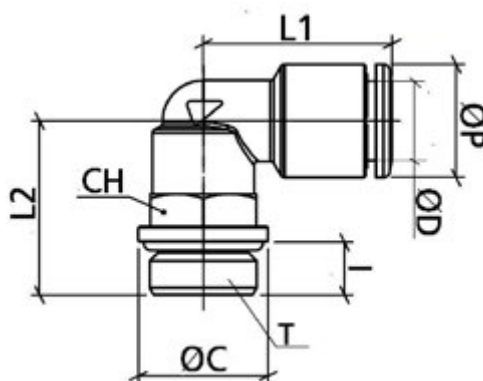

Data Sheet

Article number: 589OTRL06G02

Description: Metal Push-in fitting, elbow, $\varnothing 6$ / G1/4", w. o-ring
Type: OTRL06G02, Nickel plated brass

Measures

= 6

= G1/4"

= 12

= 16

= 6.5

= 21

= 21.5

= 13

Weight = 24